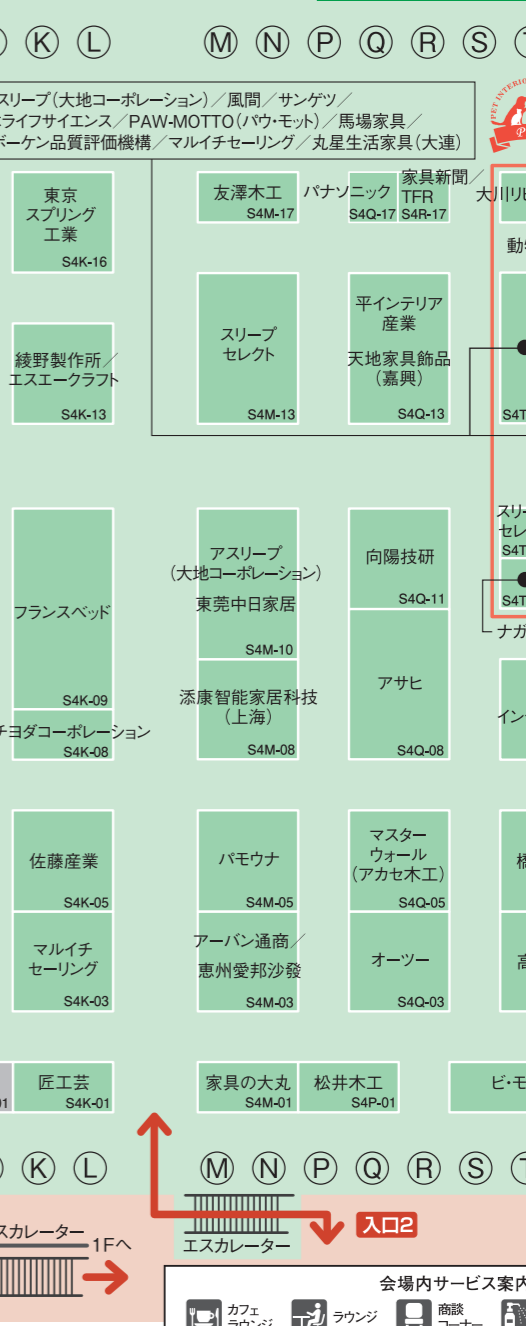

南4ホール

Japan Home & Building Show 2020

景観・ランドスケープ総合展

Table listing exhibitors for the Landscape & Landscaping General Exhibition, including companies like CANADA WOOD PAVILION and others.

店舗・商業空間デザイン展

Table listing exhibitors for the Retail & Commercial Space Design Exhibition, including companies like インテリアオフィスワン and others.

海外

Table listing exhibitors for the International section, including companies like アーバン通商 and others.