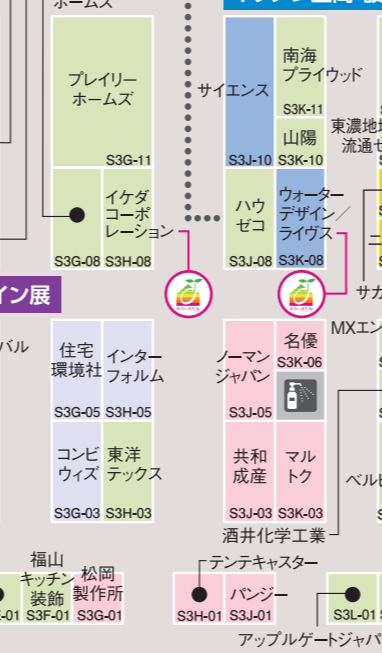

トイレ・バス・キッチン空間・設備フェア