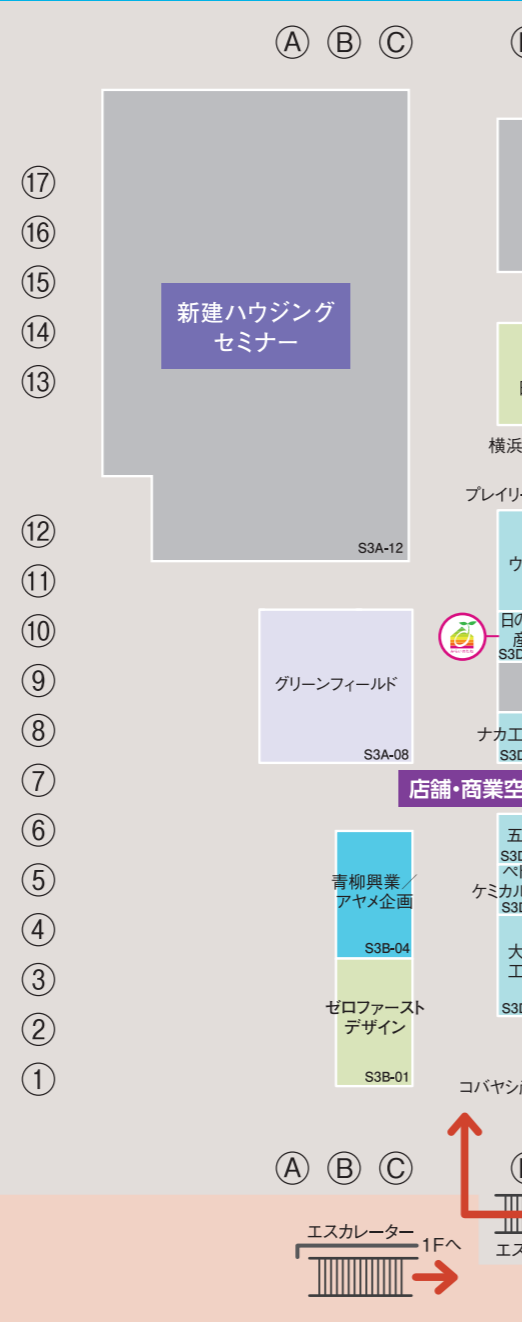

Japan Home & Building Show 2020

ジャパンホームショー

Table listing exhibitors for the Japan Home & Building Show 2020, including companies like アイディールブレン, 青柳興業, and others with their respective booth numbers.

Table listing exhibitors for the 'ふるさと建材・家具見本市' (Local Building Materials & Furniture Fair), including companies like 吉野石膏グループ and others.

ふるさと建材・家具見本市

Table listing exhibitors for the 'ふるさと建材・家具見本市' (Local Building Materials & Furniture Fair), including companies like 会津桐 and others.

トイレ産業展

Table listing exhibitors for the Toilet Industry Exhibition, including companies like ウォレットジャパン and others.

団地・マンション リノベーション総合展

Table listing exhibitors for the Apartment & Condominium Renovation General Exhibition, including companies like SFA Japan and others.

トイレ・バス・キッチン空間設備フェア

Table listing exhibitors for the Toilet, Bath, and Kitchen Space Equipment Fair, including companies like ウォーターデザイン and others.

イノベーションオフィス

Table listing exhibitors for the Innovation Office exhibition, including companies like 市場 and others.

南3ホール

Japan Home & Building Show 2020

景観・ランドスケープ総合展

Table listing exhibitors for the Landscape & Landscaping General Exhibition, including companies like ガイドレ and others.

店舗・商業空間デザイン展

Table listing exhibitors for the Retail & Commercial Space Design Exhibition, including companies like インターフォルム and others.

海外

講演会場A