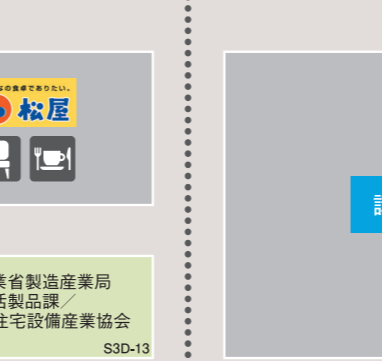

Japan Home & Building Show 2020

ジャパンホームショー

Table listing exhibitors for the Japan Home & Building Show 2020, including companies like アイディールブレン, 青柳興業, and others with their respective booth numbers.

Table listing exhibitors for the 'ふるさと建材・家具見本市' (Local Building Materials & Furniture Fair), including companies like 吉野石膏グループ and others.

ふるさと建材・家具見本市

Table listing exhibitors for the 'ふるさと建材・家具見本市' (Local Building Materials & Furniture Fair), including companies like 会津桐 and others.

トイレ産業展

Table listing exhibitors for the Toilet Industry Exhibition, including companies like ウォレットジャパン and others.

団地・マンション リノベーション総合展

Table listing exhibitors for the Apartment & Condominium Renovation General Exhibition, including companies like SFA Japan and others.

トイレ・バス・キッチン空間設備フェア

Table listing exhibitors for the Toilet, Bath, and Kitchen Space Equipment Fair, including companies like ウォーターデザイン and others.

イノベーションオフィス

Table listing exhibitors for the Innovation Office exhibition, including companies like 市場 and others.

南3ホール

Japan Home & Building Show 2020

景観・ランドスケープ総合展

Table listing exhibitors for the Landscape & Landscaping General Exhibition, including companies like ガイドレ and others.

店舗・商業空間デザイン展

Table listing exhibitors for the Retail & Commercial Space Design Exhibition, including companies like インターフォルム and others.

海外

講演会場A

トイレ・バス・キッチン空間・設備フェア

店舗・商業空間デザイン展

南4ホール

Japan Home & Building Show 2020

景観・ランドスケープ総合展

Table listing exhibitors for the Landscape & Landscaping General Exhibition, including companies like CANADA WOOD PAVILION and others.

店舗・商業空間デザイン展