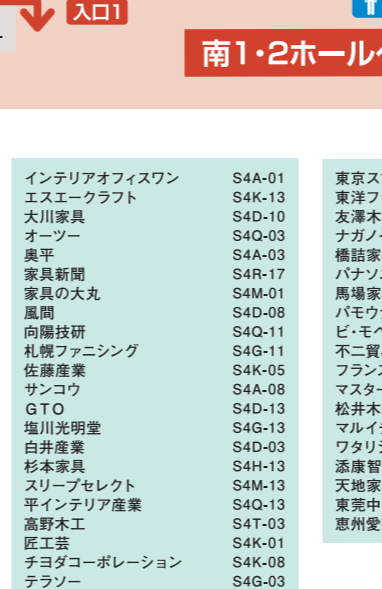

店舗・商業空間デザイン展